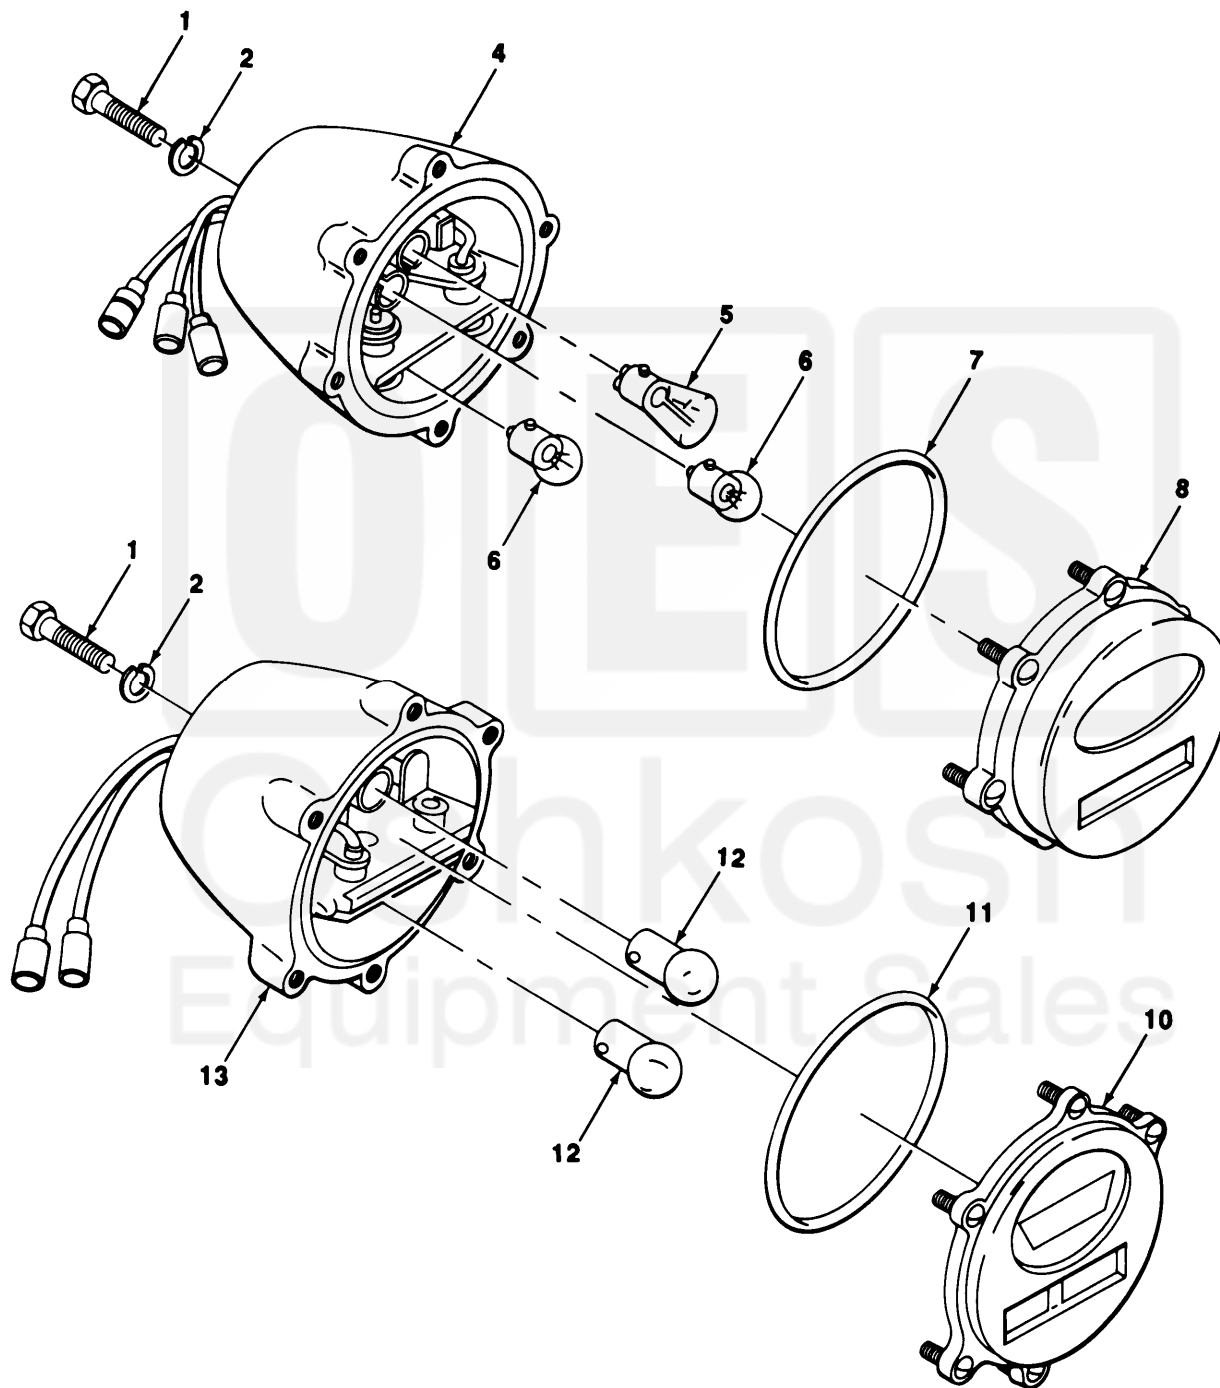

3  
4 THRU 8

9  
10 THRU 13

TA503059

FIGURE 1. BLACKOUT TAIL AND STOPLIGHT,

ITEM NO	SMR CODE	CAGEC	PART NUMBER	DESCRIPTION AND USABLE ON CODES(UOC) QTY
GROUP 06 ELECTRICAL SYSTEM				
0609 LIGHTS				
FIG. 1 BLACKOUT TAIL AND STOPLIGHT				
1	PFOZZ	96906	MS18154-58	SCREW,CAP,HEXAGON H..... 4
2	PAOZZ	81718	H2525M	WASHER,LOCK..... 4
3	PA000	96906	MS51329-1	STOP LIGHT-TAILLIGH MODELS M103A1, 1
				M105A1,M107A1, USE 1 STOPLIGHT- TAILLIGHT ALL OTHER MODELS USE 2..
				UOC:702,704,706
3	PA000	96906	MS51329-1	STOP LIGHT-TAILLIGH..... 2
				UOC:698,701,711,713,714,715
4	PAOZZ	96906	MS53047-1	.LIGHT,PARKING..... 1
5	PAOZZ	96906	MS35478-1683	.LAMP,INCANDESCENT..... 1
6	PAOZZ	96906	MS15570-1251	.LAMP,INCANDESCENT..... 2
7	PAOZZ	19207	7320658	.PACKING,PREFORMED..... 1
8	PAOZZ	19207	7526020	.RETAINER,LENS..... 1
9	PFO00	96906	MS51330-1	STOP LIGHT-TAILLIGH..... 1
				UOC:702,704,706
10	PAOZZ	19207	7526018	.RETAINER,LENS OUT..... 1
				UOC:702,704,706
11	PAOZZ	19207	7320658	.PACKING,PREFORMED..... 1
				UOC:702,704,706
12	PAOZZ	96906	MS35478-1683	.LAMP,INCANDESCENT..... 2
				UOC:702,704,706
13	PAOZZ	96906	MS53047-1	.LIGHT,PARKING..... 1
				UOC:702,704,706

END OF FIGURE